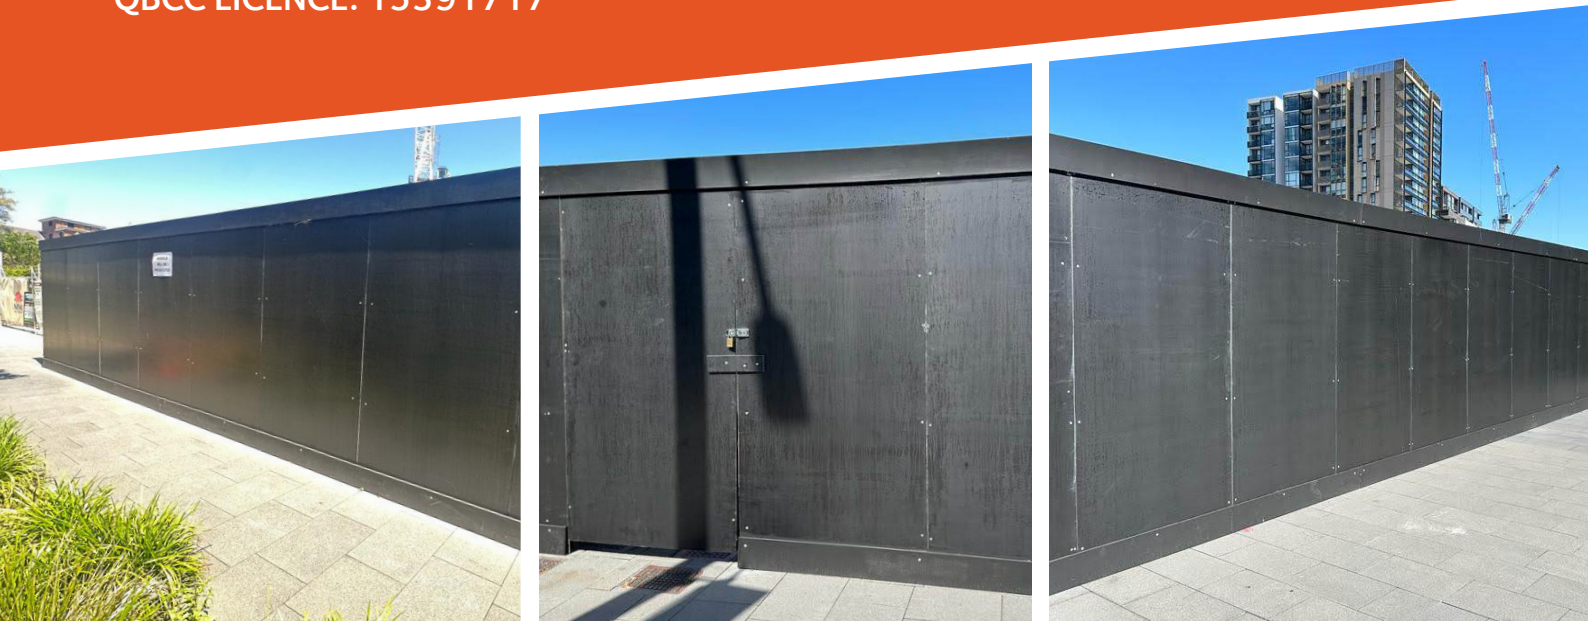

# Hoarding Construction.

Meticulously designed and constructed by our installation team, Sitemax A-Class Timber Hoardings safeguard construction sites and serve as a protective barrier, preventing unauthorised access and ensuring public safety. Beyond their practical function, our A-Class Hoardings provide the perfect canvas for showcasing project branding and communicating safety messages. Specialising in supply and install of custom construction site signage, **Sitemax delivers end-to-end hoarding construction and signage solutions** for building safety and brand excellence across projects. Email all hoarding and signage enquiries to [sales@sitemax.com.au](mailto:sales@sitemax.com.au) or call us on 1800 007 557.

## Signage Installation.

We print and supply custom banner mesh, vinyl banners, and safety signage for construction and property development sites.

We provide expert signage installation services and specialise in City of Sydney hoardings, ensuring your brand is prominently displayed in compliance with safety standards and regulations to guarantee on time and successful project delivery.